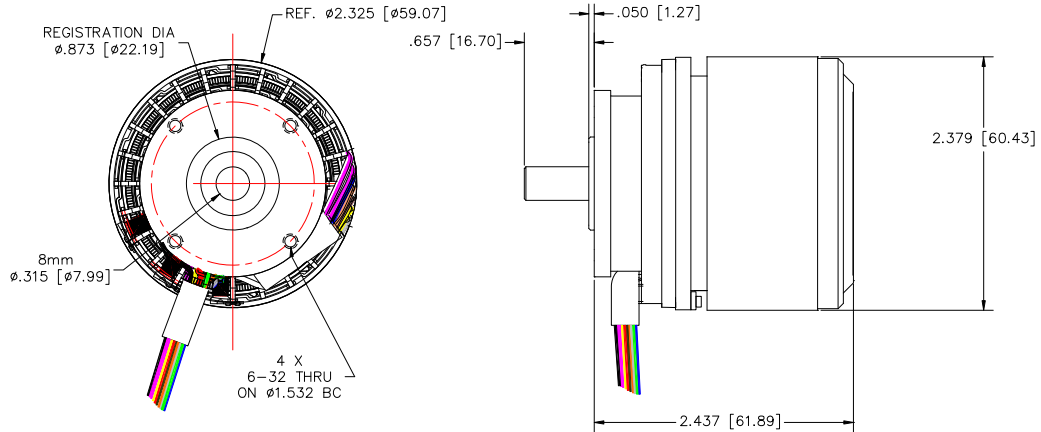

- **3 Standard Mounts Available:**
- **M1 Mount - Small Round Face**
- **M2 Mount - Nema 23 Compatible**
- **M3 Mount – Round with Cover Option**

M1

M2

M3