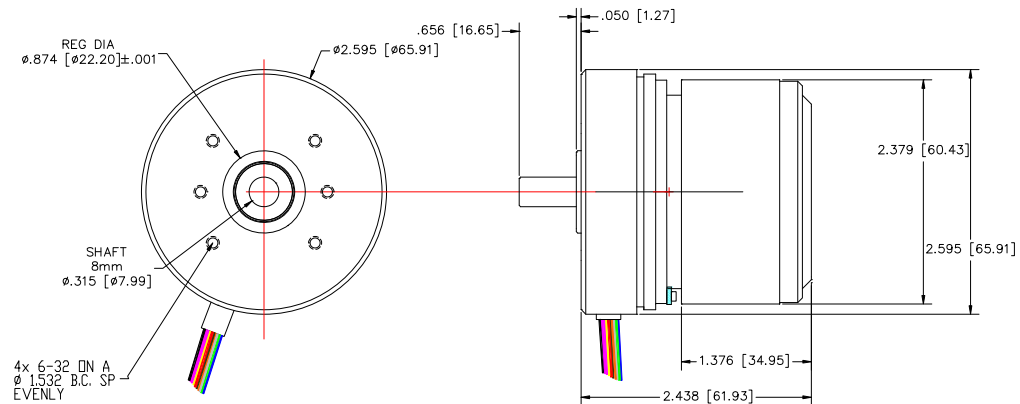

- **3 Standard Mounts Available:**
- **M1 Mount - Small Round Face**
- **M2 Mount - Nema 23 Compatible**
- **M3 Mount – Round with Cover Option**

M1

M2

M3