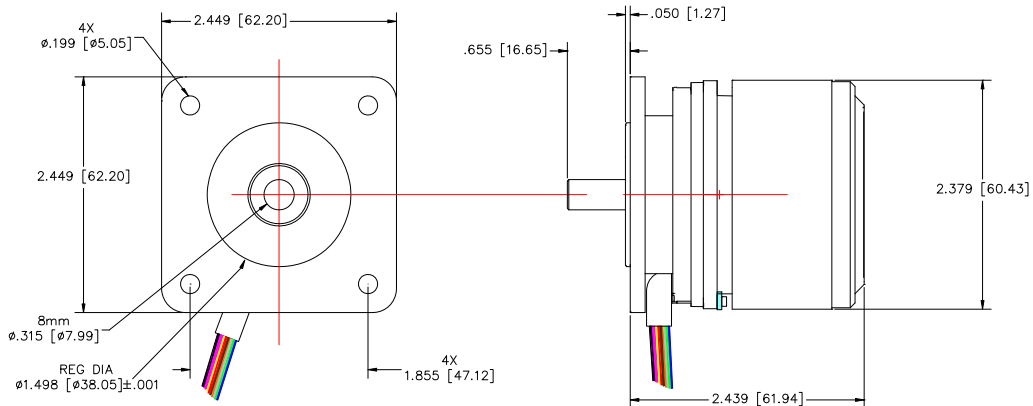

- **3 Standard Mounts Available:**
- **M1 Mount - Small Round Face**
- **M2 Mount - Nema 23 Compatible**
- **M3 Mount – Round with Cover Option**

M1

M2

M3