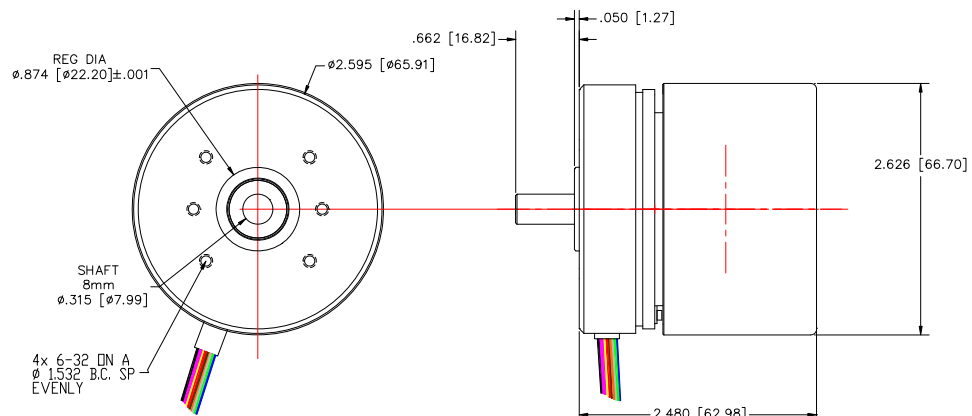

- 3 Standard Mounts Available:
- M1 Mount - Small Round Face
- M2 Mount - Nema 23 Compatible
- M3 Mount – Round with Cover Option

**M1**

**M2**

**M3**