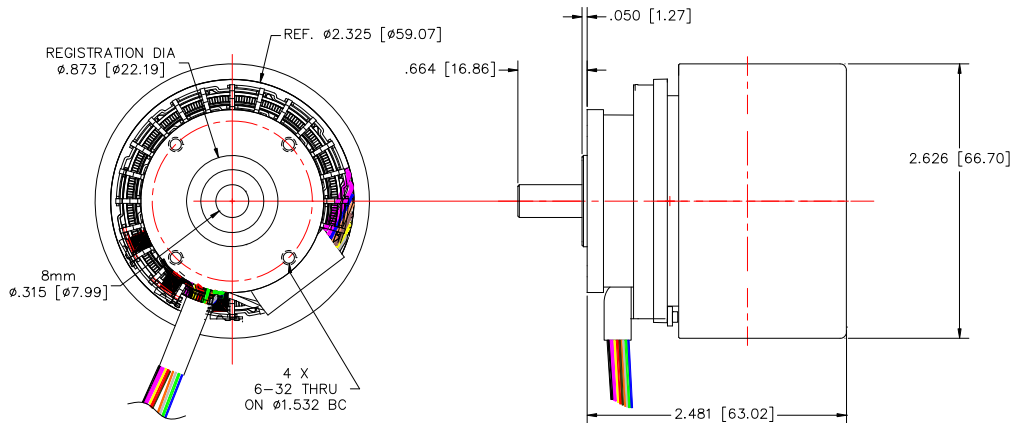

- 3 Standard Mounts Available:
- M1 Mount - Small Round Face
- M2 Mount - Nema 23 Compatible
- M3 Mount – Round with Cover Option

**M1**

**M2**

**M3**