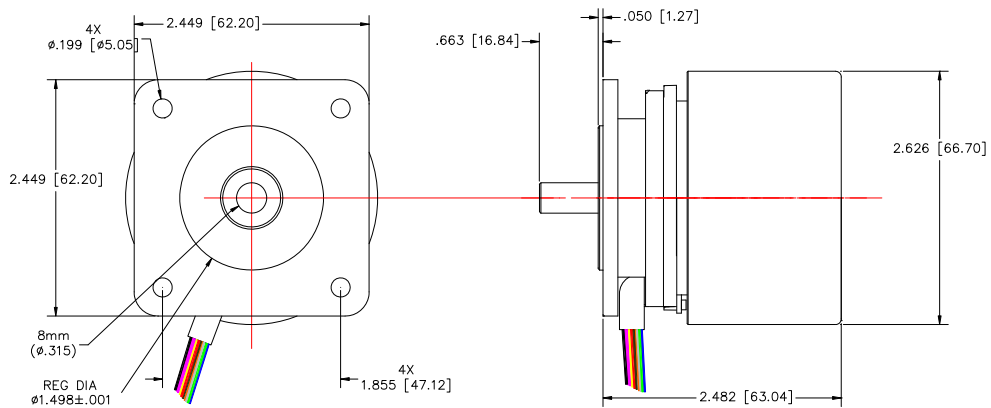

- 3 Standard Mounts Available:
- M1 Mount - Small Round Face
- M2 Mount - Nema 23 Compatible
- M3 Mount – Round with Cover Option

**M1**

**M2**

**M3**