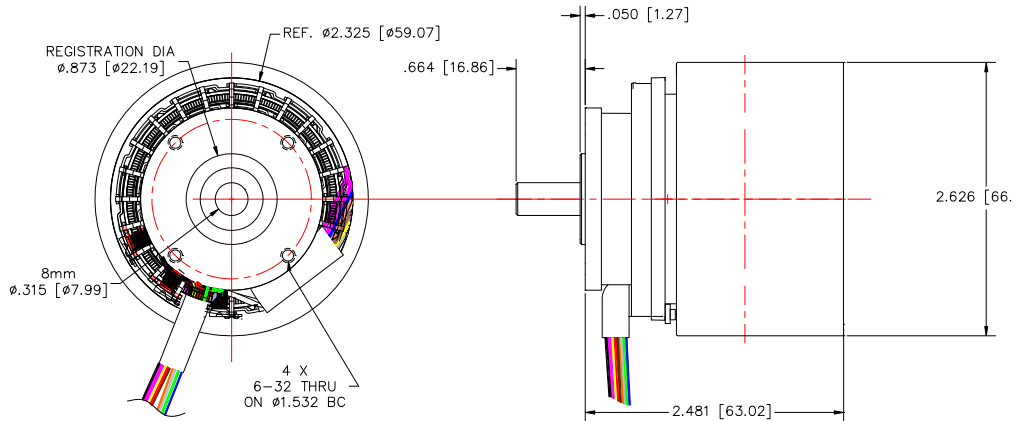

- 3 Standard Mounts Available:
- M1 Mount - Small Round Face
- M2 Mount - Nema 23 Compatible
- M3 Mount – Round with Cover Option

M1

M2

M3