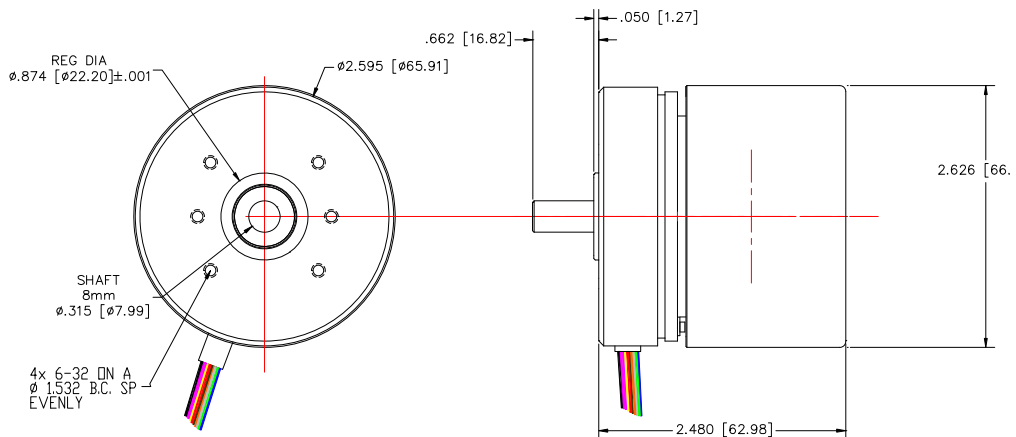

- 3 Standard Mounts Available:
- M1 Mount - Small Round Face
- M2 Mount - Nema 23 Compatible
- M3 Mount – Round with Cover Option

M1

M2

M3