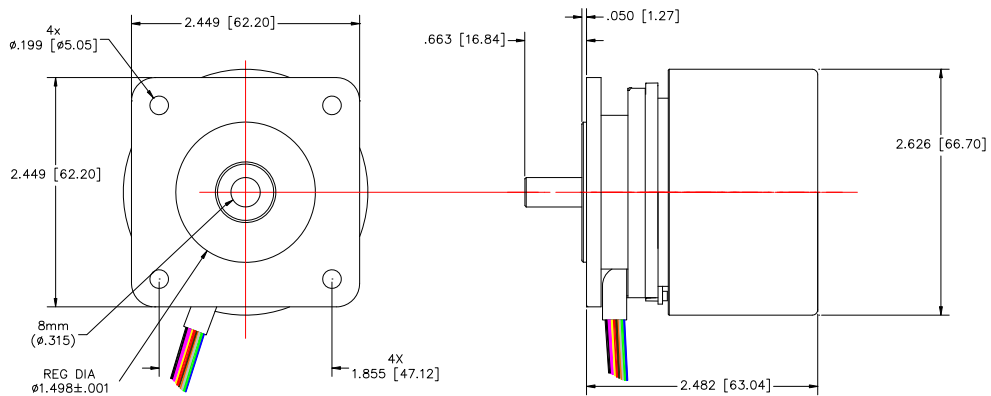

- 3 Standard Mounts Available:
- M1 Mount - Small Round Face
- M2 Mount - Nema 23 Compatible
- M3 Mount – Round with Cover Option

M1

M2

M3